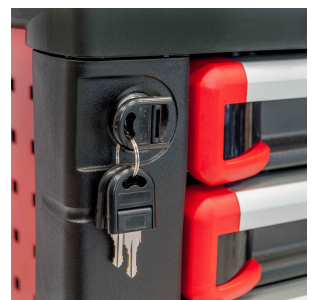

Tool trolley 217 tools 7 drawers

791560

Details

Artikelnummer	791560
EAN 13	8712418348156
Length (mm)	930
Width (mm)	465
Height (mm)	730
Weight (netto) (kg)	80.000000
Number of drawers	7
Number of tools	217
Number of wheels	4
Small drawer dimensions (mm)	390 x 70 x 540
Capacity small drawer (kg)	18
Medium drawer dimensions (mm)	390 x 135 x 540
Capacity medium drawer (kg)	20
Large drawer dimensions (mm)	390 x 160 x 540
Capacity large drawer (kg)	25
Brake	Ja
Equipped with lock	Ja